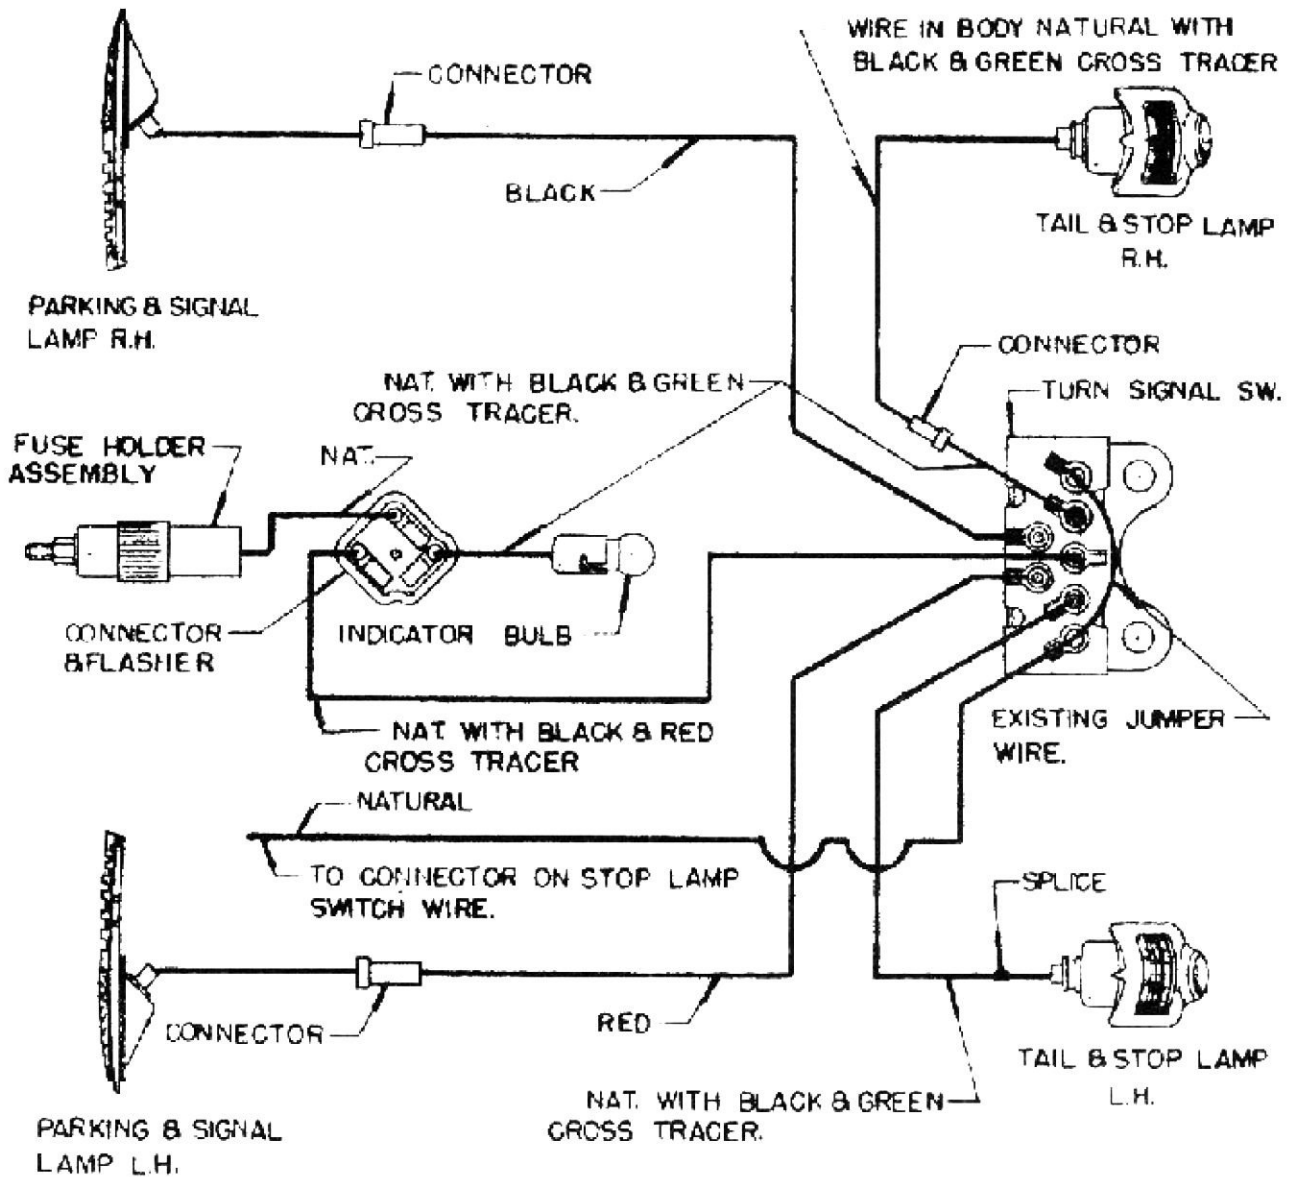

## SCHEMATIC WIRING DIAGRAM

1952 CHEVROLET Passenger Car  
Turn Indicator Lighting